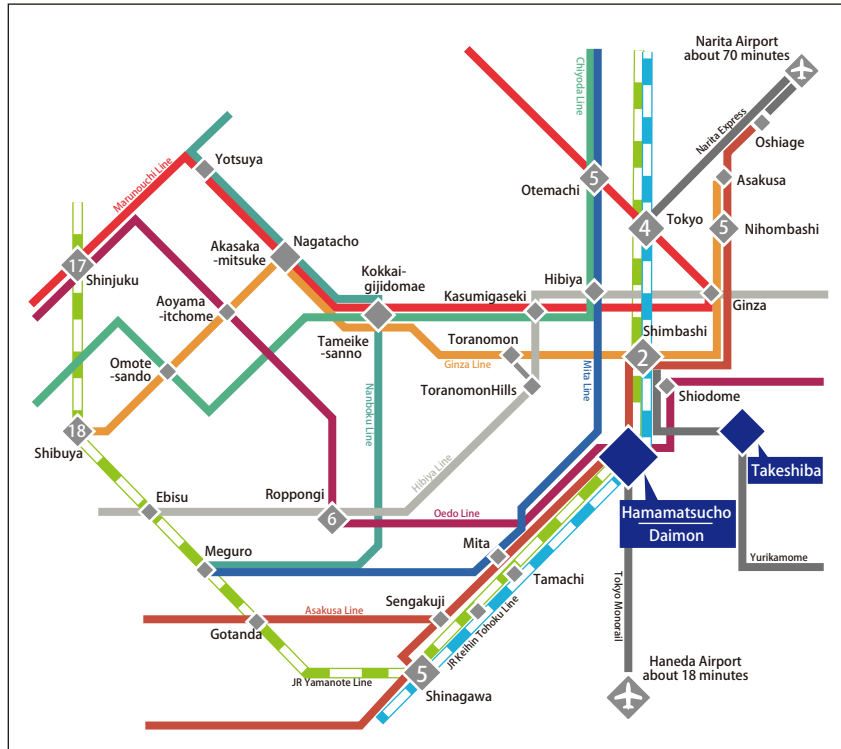

ACCESS & LOCATION

PORT HALL / STUDIO

ADDRESS

Office Tower 1F Tokyo Portcity Takeshiba 1-7-1 Kaigan,
Minato-ku, Tokyo 105-7501, Japan

CONTACT

TEL : +81-3-5422-3547 FAX : +81-3-5422-3548
MAIL : info@portcity-hall.tokyo

| | |
|-------------|----|
| PORT HALL | 1F |
| PORT STUDIO | 8F |
| PORT PLAZA | 1F |
| GREEN PLAZA | 3F |
| CITY PLAZA | 3F |

JR Yamanote Line, KeihinTohoku Line, TokyoMonorail
Yurikamome
Toei Subway Asakusa Line, Oedo Line

“Hamamatsucho” station 4minutes on foot
“Takeshiba” station 2minutes on foot
“Daimon” station 5minutes on foot

FLOOR GUIDE

PORT STUDIO is on the 8th floor inside the CREATION PORT.
Please transfer to the exclusive elevators to the CREATION PORT
at the CREATION PORT Entrance hall/office lobby on the 6th floor.